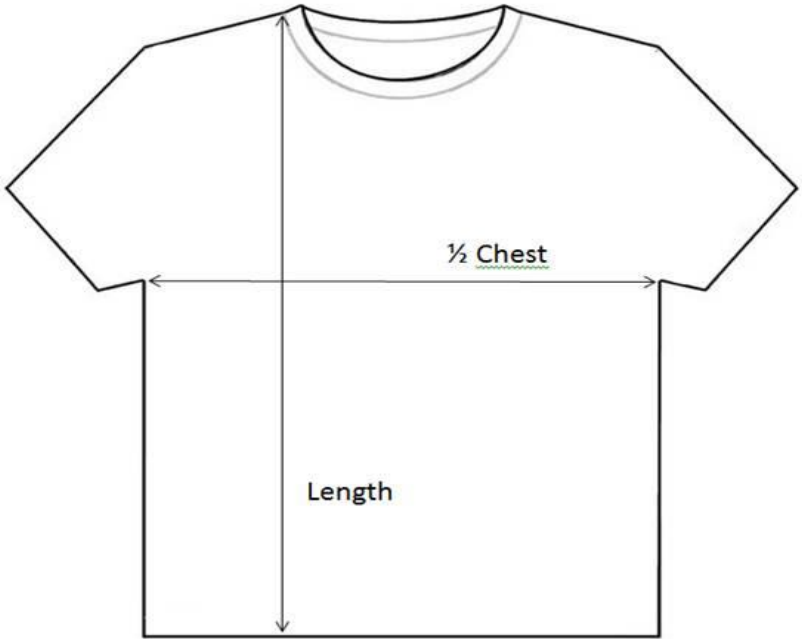

# mantis

<b>M111 - Women's "Black Label" Tencel® T</b>	<b>S</b>	<b>M</b>	<b>L</b>
1/2 Chest (measured 2.5 cm below armhole)	44	47	50
Length	64	66	68

in cm