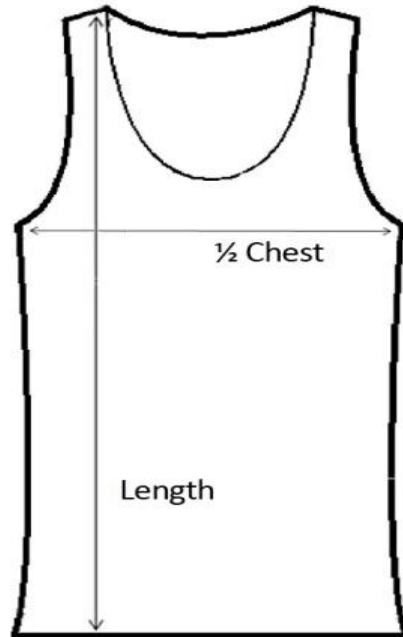

mantis

| M72 - Ladies' Long Vest | S | M | L | XL |
|---|----------|----------|----------|-----------|
| 1/2 Chest (measured 2.5 cm below armhole) | 41 | 44 | 47 | 51 |
| Length | 71,5 | 73 | 74,5 | 76 |

in cm