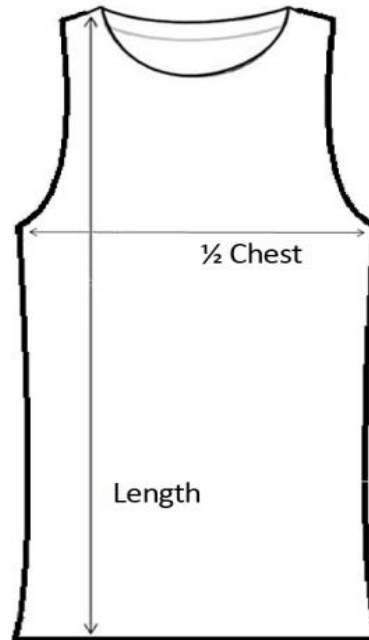

mantis

M92 - Ladies' Loose Fit Vest	S	M	L	XL
1/2 Chest (measured 2.5 cm below armhole)	45,5	48	50,5	53
Front length	66	68	70	72
Back length	68	70	72	74

in cm