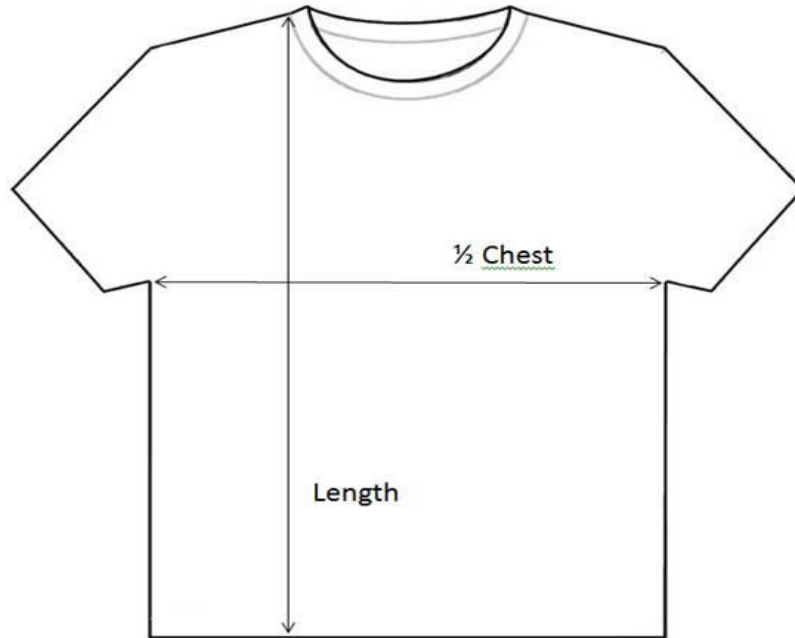

mantis

M114 - Women's Organic U-Neck T	S	M	L	XL
1/2 Chest (measured 2.5 cm below armhole)	44	47	50	53
Length	63	65	67	69

in cm