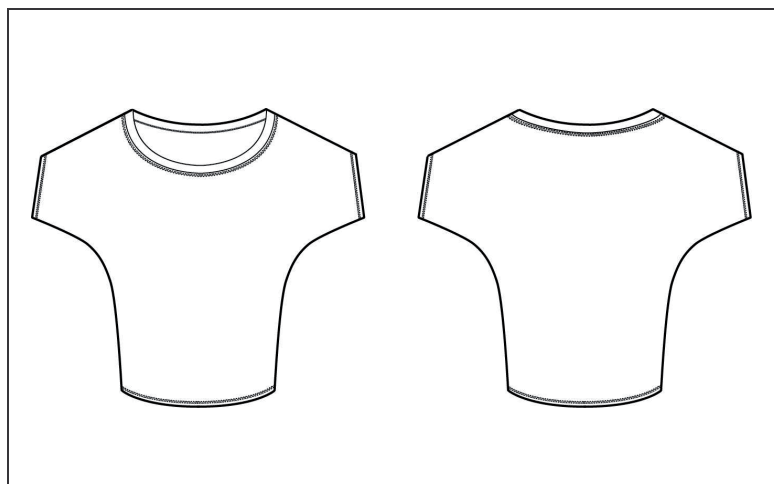

BELLA+CANVAS.

LOS ANGELES

MEASUREMENT SPECIFICATION REPORT

STYLE # 8806 WOMEN'S FLOWY CIRCLE TOP

FABRICATION

65% Polyester, 35% Viscose

52% Polyester, 48% Viscose

Point of Measurement (centimeters)

Chest

Center Front Length

S	M	L	XL	2XL
87.6	89.5	92.1	94.6	97.2
66.0	67.3	68.9	70.5	72.1

Disclaimer: Please note that the above sizing chart is subject to change.