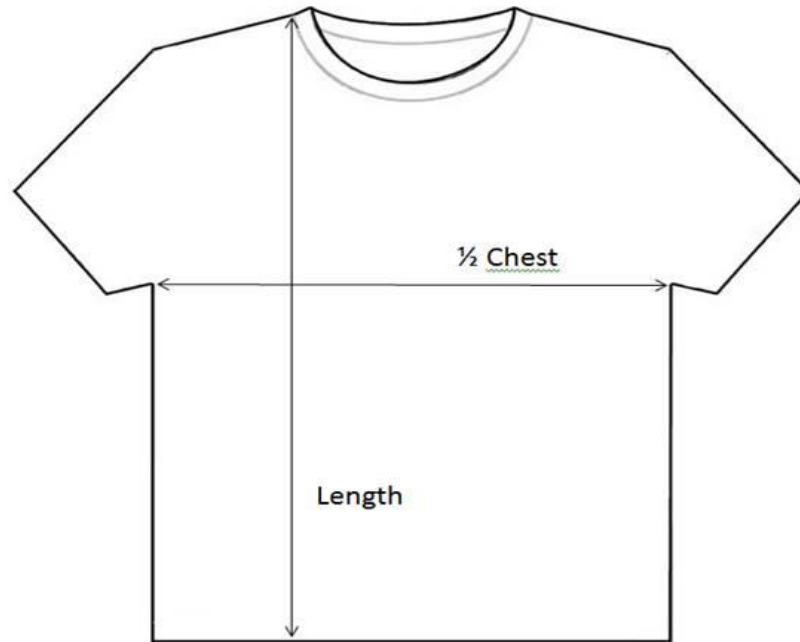

mantis

M82 - Ladies' Loose Fit Tank T	S	M	L
1/2 Chest (measured 2.5 cm below armhole)	43	46	49
Length	63	65	67

in cm