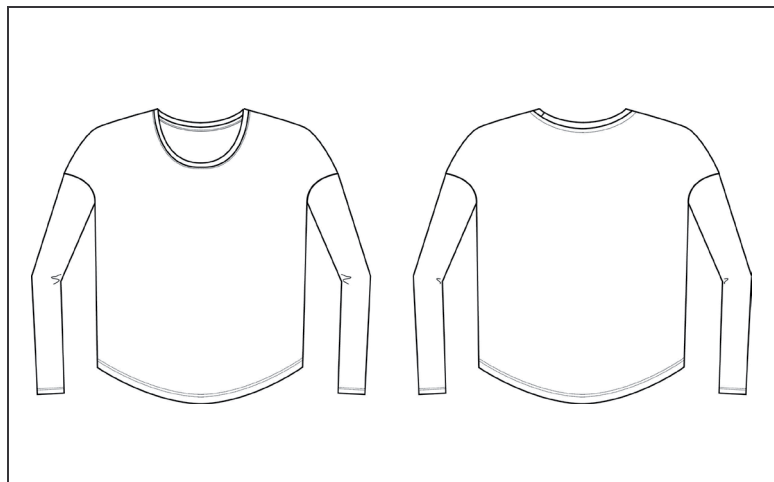

BELLA+CANVAS.

LOS ANGELES

MEASUREMENT SPECIFICATION REPORT

STYLE # 8852 WOMEN'S FLOWY LONG SLEEVE TEE W/ 2X1 SLEEVES

FABRICATION

65% Polyester, 35% Viscose

52% Polyester, 48% Viscose

Point of Measurement (centimeters)

Chest

S	M	L	XL	2XL
57.2	59.1	61.6	64.1	66.7
66.0	67.3	68.6	69.9	71.1

Body Length From HPS

Disclaimer: Please note that the above sizing chart is subject to change.