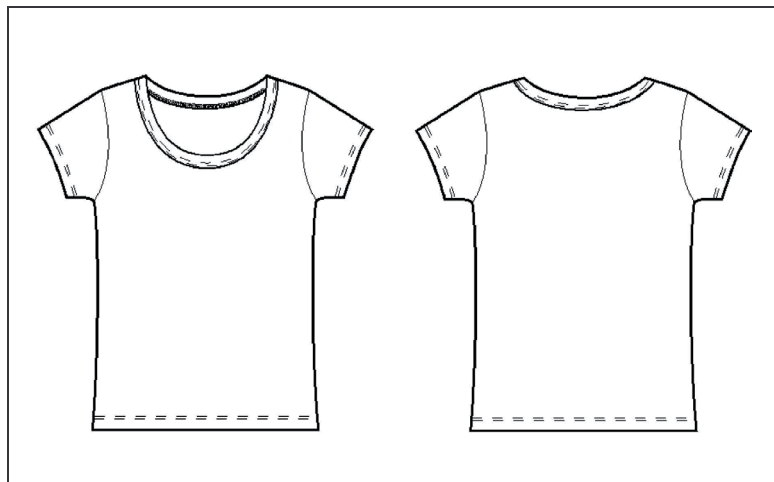

BELLA+CANVAS.

LOS ANGELES

MEASUREMENT SPECIFICATION REPORT

STYLE # 1003 BABY RIB SHORT SLEEVE SCOOP NECK TEE

FABRICATION
100% Combed and Ring-Spun Cotton

Point of Measurement (centimeters)

Chest

Body Length From HPS

S	M	L	XL	2XL
38.1	40.0	42.5	45.1	47.6
62.9	64.1	65.7	67.3	68.9

Disclaimer: Please note that the above sizing chart is subject to change.