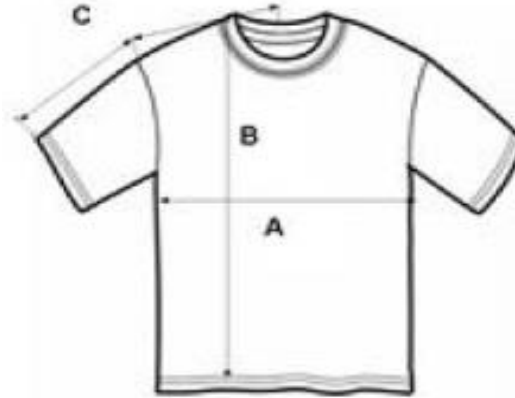

SIZE SPECIFICATIONS

anvil[®]

Style no. 988

Style name Adult Fashion Basic Ringer Tee

Size	Chest / inches (A)	Chest / cm (A)	Length / inches (B)	Length / cm (B)
S	18	46	27,50	70
M	20	51	28,75	73
L	22	56	29,75	76
XL	24	61	30,75	78
2XL	26	66	32,00	81
Tol.	+/- 0,75	+/- 1,91	+/- 1	+/- 2.54