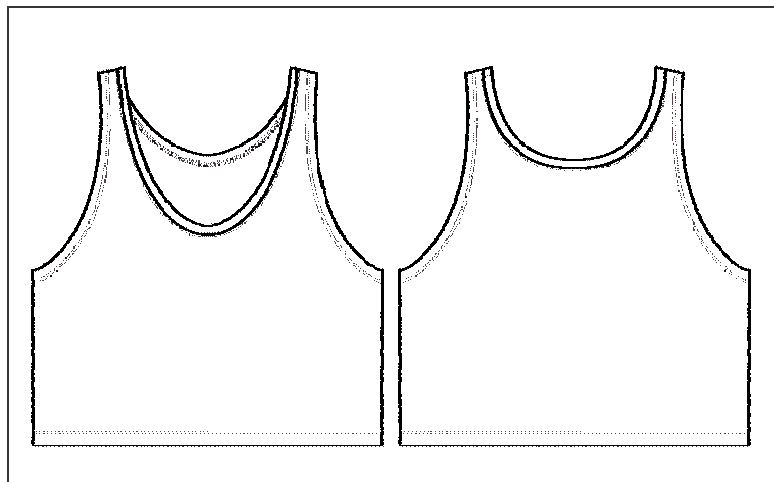

BELLA+CANVAS.

LOS ANGELES

MEASUREMENT SPECIFICATION REPORT

STYLE # 8880 WOMEN'S FLOWY BOXY TANK

FABRICATION

65% Polyester, 35% Viscose

70% Rayon, 30% Polyester

52% Polyester, 48% Viscose

Point of Measurement (centimeters)

Chest

S	M	L/XL
48.9	51.4	54.6
51.4	53.0	54.9

Body Length From HPS

Disclaimer: Please note that the above sizing chart is subject to change.