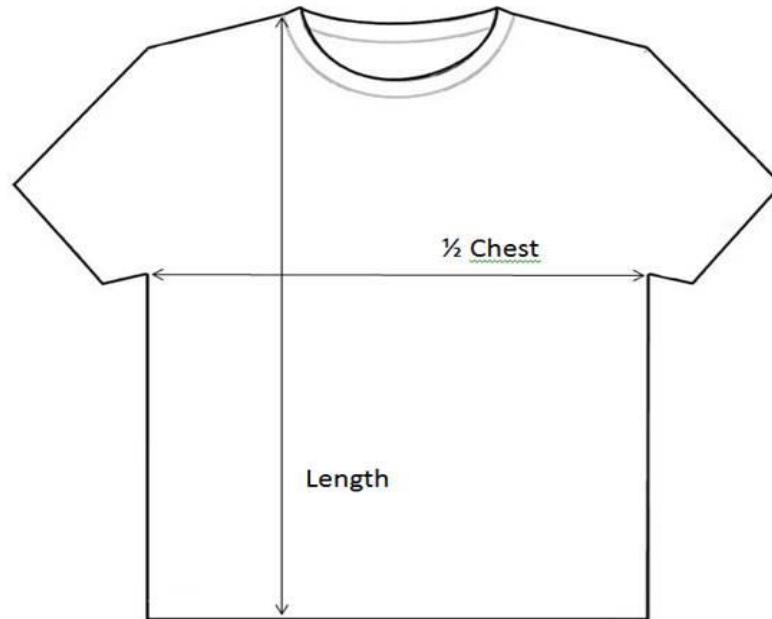

# mantis

<b>M96 - Ladies' Organic Crop T</b>	<b>S</b>	<b>M</b>	<b>L</b>
1/2 Chest (measured 2.5 cm below armhole)	49	51,5	54,0
Length	45	47	49

in cm