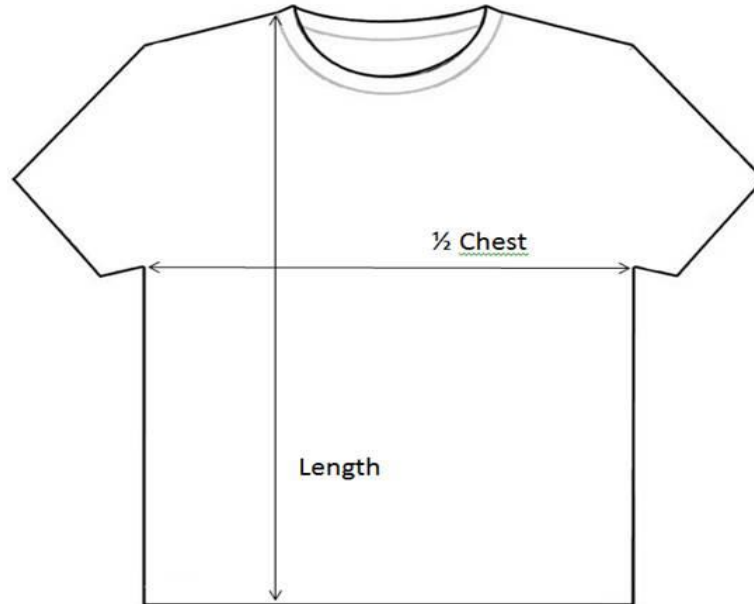

mantis

M94 - Ladies' Duo Blend T	S	M	L	XL
1/2 Chest (measured 2.5 cm below armhole)	43	46	49	53
Length	63	65	67	69

in cm