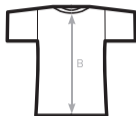

FRONT

BACK

B&C DNM PLUG IN /M. TM D70	S	M	L	XL	XXL	XXXL
A HALF CHEST	47	50	53	56	59	-
B CENTER BACK LENGTH	66	68	70	72	74	-
C SLEEVE LENGTH	18,5	18,5	18,5	18,5	18,5	-

MEASURED IN CM