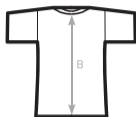

FRONT

BACK

B&C DNM EDITING /M. TM D72	XS	S	M	L	XL	XXL
A HALF CHEST	-	47	50	53	56	59
B CENTER BACK LENGTH	-	66	68	70	72	74
C SLEEVE LENGTH	-	18,5	18,5	18,5	18,5	18,5

MEASURED IN CM