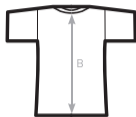

FRONT

BACK

B&C DNM EDITING /W. TW D73	XS	S	M	L	XL	XXL
A HALF CHEST	38	41	44	47	50	-
B CENTER BACK LENGTH	57,5	59,5	61,5	63,5	65,5	-
C SLEEVE LENGTH	14	14	14	14	14	-

MEASURED IN CM