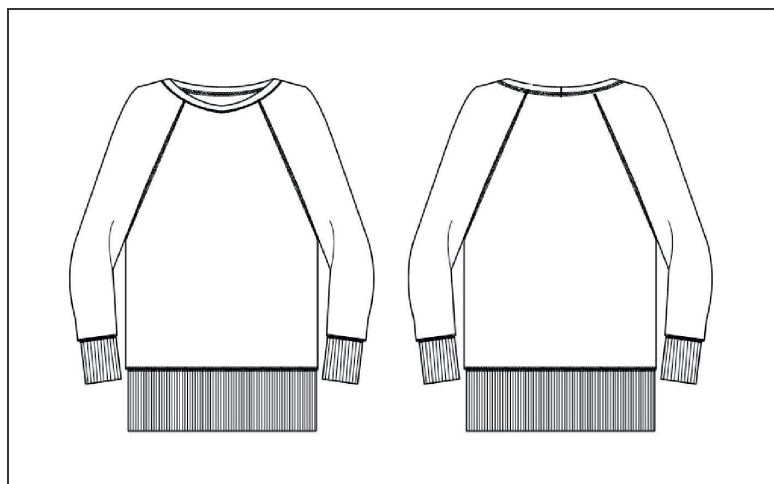

## MEASUREMENT SPECIFICATION REPORT

STYLE # 7501 TRIBLEND SLOUCHY WIDENECK SWEATSHIRT

### FABRICATION

50% Polyester, 37.5% Combed and Ring-Spun Cotton 12.5% Rayon