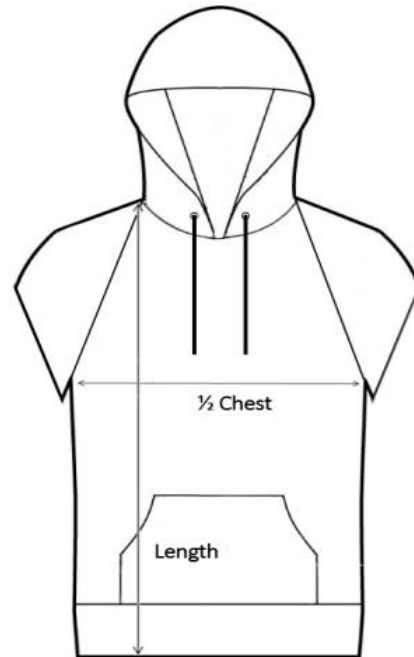

mantis

M113 - Women's Oversized Sleeveless Hoodie	S	M	L
1/2 Chest (measured 2.5 cm below armhole)	52	56	60
Length	72	74	76

in cm