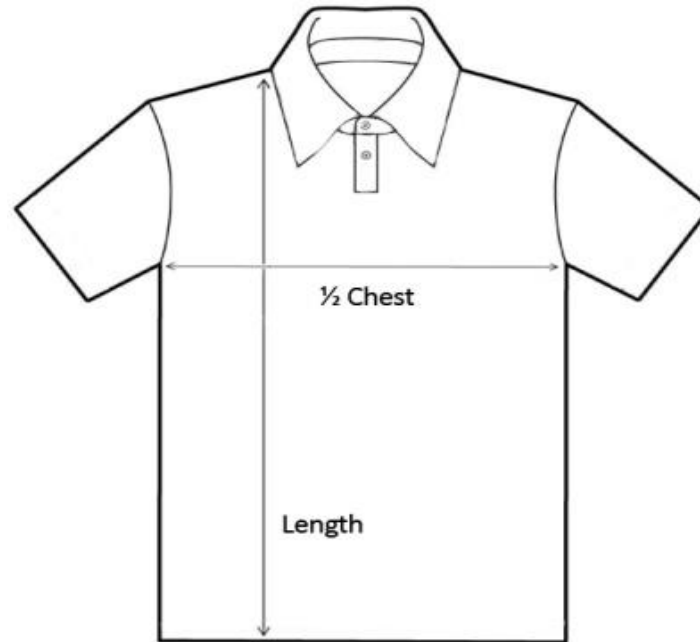

# mantis

<b>M87 - Men's Superstar Jersey Polo</b>	<b>S</b>	<b>M</b>	<b>L</b>	<b>XL</b>	<b>2XL</b>
1/2 Chest (measured 2.5 cm below armhole)	50	53	56	59	62
Length	73	75	77	79	81

in cm